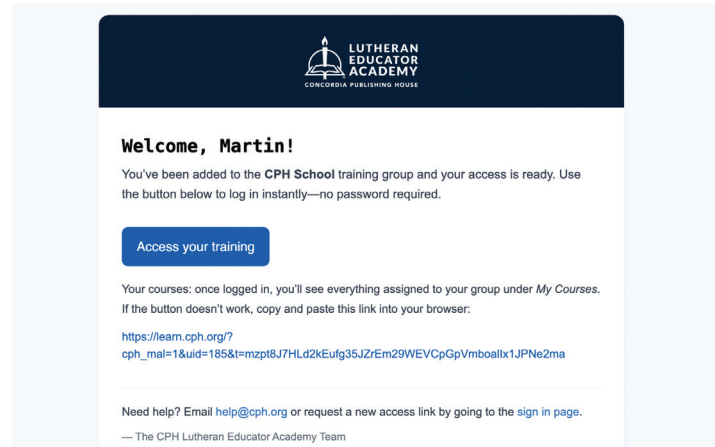

Getting Started

TEACHER'S GUIDE

Step 1: Access the Platform from Your Email

Once your administrator enrolls you, you'll receive a secure login email.

- Select the **login link** in your email.
- This link sends you directly to the platform—**no password required**.

Step 2: Explore Your Courses

After logging in, you'll land on the **My Courses** dashboard.

- View all courses assigned to you.
- Choose a course you're ready to begin.
- Select **Continue Study** to jump in right where you left off—or start fresh.